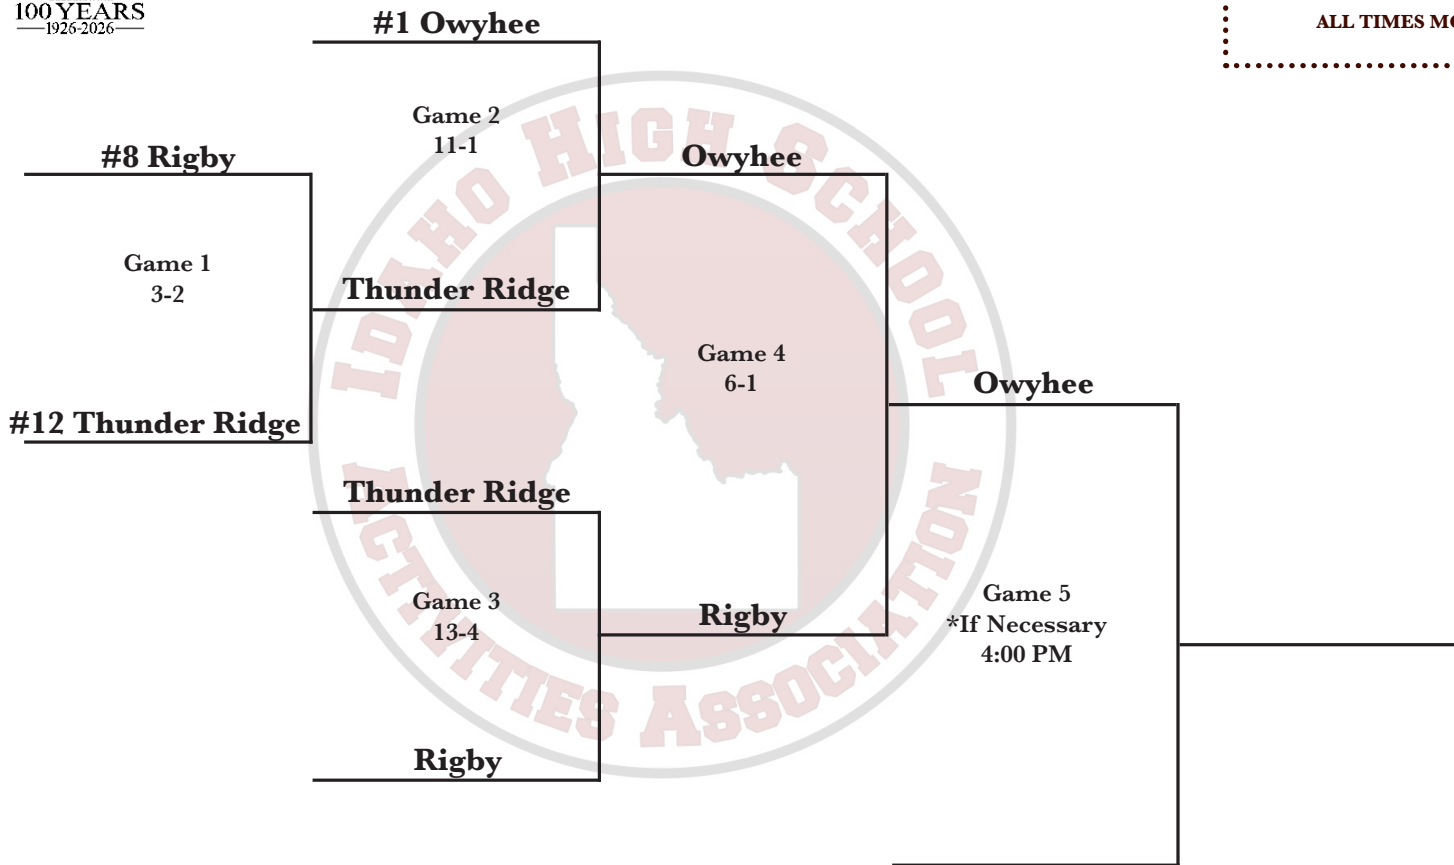

unbottled.

6A State Regional
West #1 Qualifier
Owyhee HS
Dates: May 8-9

Owyhee Advances

GAME SCHEDULE

Friday

Game 1 4:00 PM
Game 2 7:00 PM

Saturday

Game 3 10:00 AM
Game 4 1:00 PM
*Game 5 4:00 PM

* If Necessary

ALL TIMES MOUNTAIN

3 Team Play-In Format
 Double Elimination Qualifier - Winner of Play-In Advances to State Championships
 8 teams based on representation (Rule 2) - 4 At-Large teams (highest ranked non-qualifiers)
 District Champions Host State Regional
 North = District 1/2 West = District 3 (2 Host) East = District 4/5/6
 3 Tier System (MaxPreps) for Play-In Seeding - Tier 1 (1-4 seeds) Tier 2 (5-8 seeds) Tier 3 (9-12 seeds)